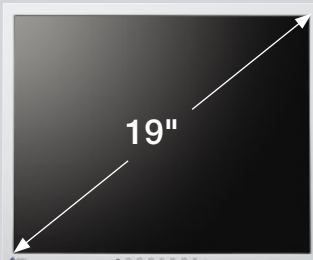

## Screen Size

Gray **19"** VA panel technology  
Speakers

Audio ArcSwing stand  
Overdrive EzUp stand

Stand Type **Panel**

Height Adjustable stand TN panel technology

**Color** **17"**  
Black

## Monitor Size

First select the 19" or 17" screen size.

— or —

2